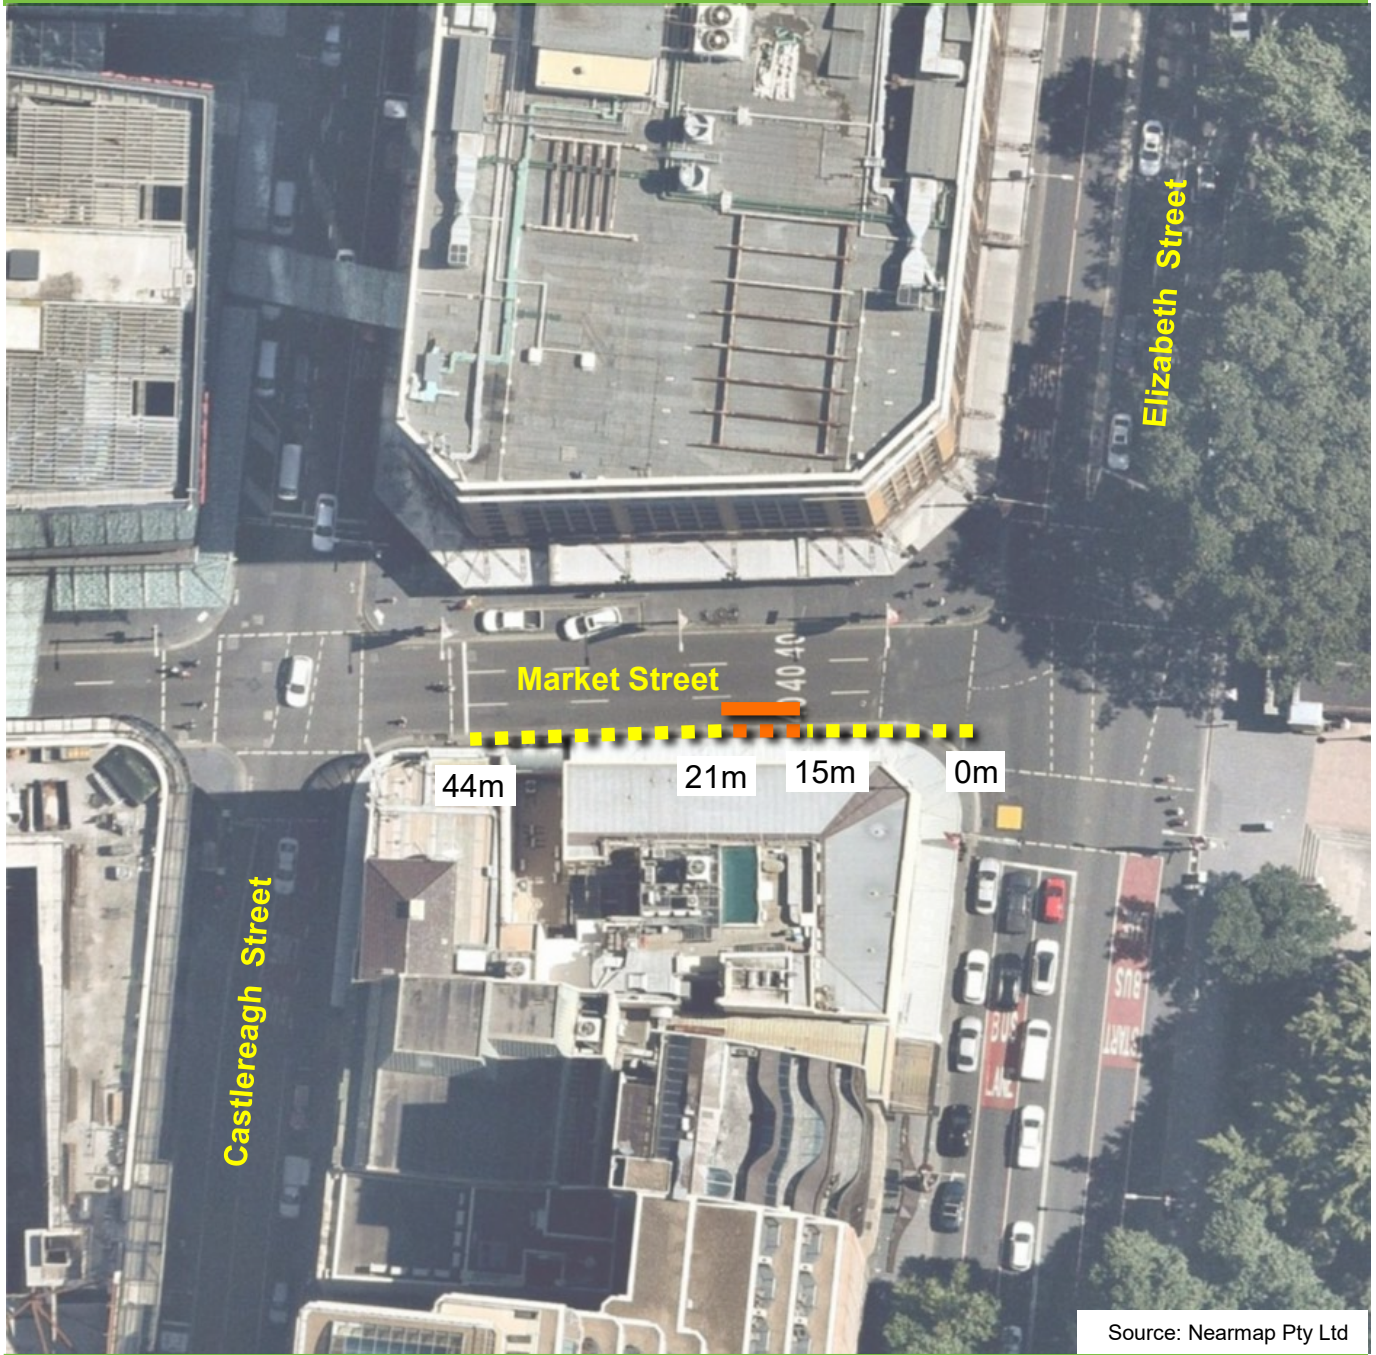

Market Street, Sydney Proposed parking changes

Existing

-  "No Stopping"
-  "No Stopping 6am-10am, 3pm-8pm Aust. Post Vehicles Excepted"

Proposed

-  "No Stopping"
-  "No Stopping Aust. Post Vehicles Excepted 3 min Limit"